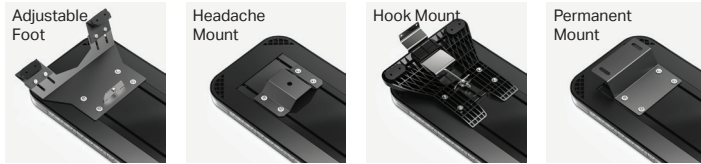

FUSION® GPL 60" LIGHTBAR

- A. Fusion® GPL 60" Lightbar
- B. Quad Converter

PART NUMBER	DIMENSIONS	VOLTAGE	CURRENT DRAW	LED COLORS
A. FS-6018-A	1.6" x 11.8" x 59.8"	10-18 V DC	23 Amps	A
B. Q-0020	1" x 2.6" x 4.1"	10-18 V DC	1 Amp	

MOUNTING:

CERTIFICATIONS:

DESCRIPTION:

The Fusion Amber Series offers affordable, quality, American-made lighting products. The Fusion Amber products are 20% less money than the single color Fusion products, with all-amber color configurations.

- Available in Single Color Amber
- Packaged with Quad Converter providing extra programming modes
- Compatible with a 4200 Mini, 4200 DL, Typhoon and Feniex ONE Controller
- Integrated features & functions:
  - Front and Rear Flashing Modes
  - Arrow Directional Modes
  - Dim and Cut-off Modes
  - Cruise and Park Modes
- 180x single color led count
- 15 programmable flash patterns
- Field servicable
- 40° optical light spread for long-range visibility
- 15' cable length
- Standard hook-mount supports 30+ vehicle makes & models
- 36000 Lumens
- Cable length: 15'
- IP66 Weather-resistant

Military-grade Aluminum

Anti-yellowing & anti-cracking clear-coated polycarbonate Lens