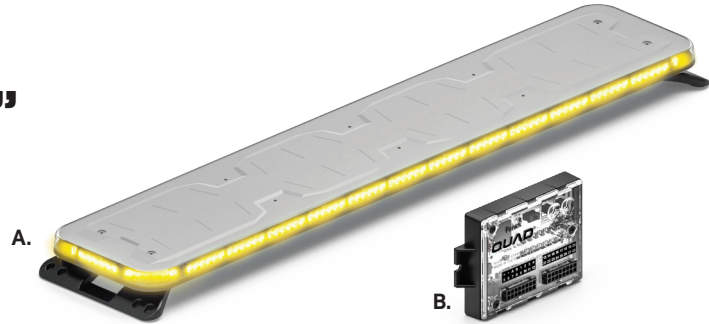

FUSION® GPL 60" LIGHTBAR

- A. Fusion® GPL 60" Lightbar
- B. Quad Converter

PART NUMBER	DIMENSIONS	VOLTAGE	CURRENT DRAW	LED COLORS
A. FS-6018-A	1.6" x 11.8" x 59.8"	10-18 V DC	23 Amps	A
B. Q-0020	1" x 2.6" x 4.1"	10-18 V DC	1 Amp	

MOUNTING:

CERTIFICATIONS:

DESCRIPTION:

The Fusion Amber Series offers affordable, quality, American-made lighting products. The Fusion Amber products are 20% less money than the single color Fusion products, with all-amber color configurations.

- Available in Single Color Amber
- Packaged with Quad Converter providing extra programming modes
- Compatible with a 4200 Mini, 4200 DL, Typhoon and Feniex ONE Controller
- Integrated features & functions:
 - Front and Rear Flashing Modes
 - Arrow Directional Modes
 - Dim and Cut-off Modes
 - Cruise and Park Modes
- 180x single color led count
- 15 programmable flash patterns
- Field servicable
- 40° optical light spread for long-range visibility
- 15' cable length
- Standard hook-mount supports 30+ vehicle makes & models
- 36000 Lumens
- Cable length: 15'
- IP66 Weather-resistant

Military-grade Aluminum

Anti-yellowing & anti-cracking clear-coated polycarbonate Lens